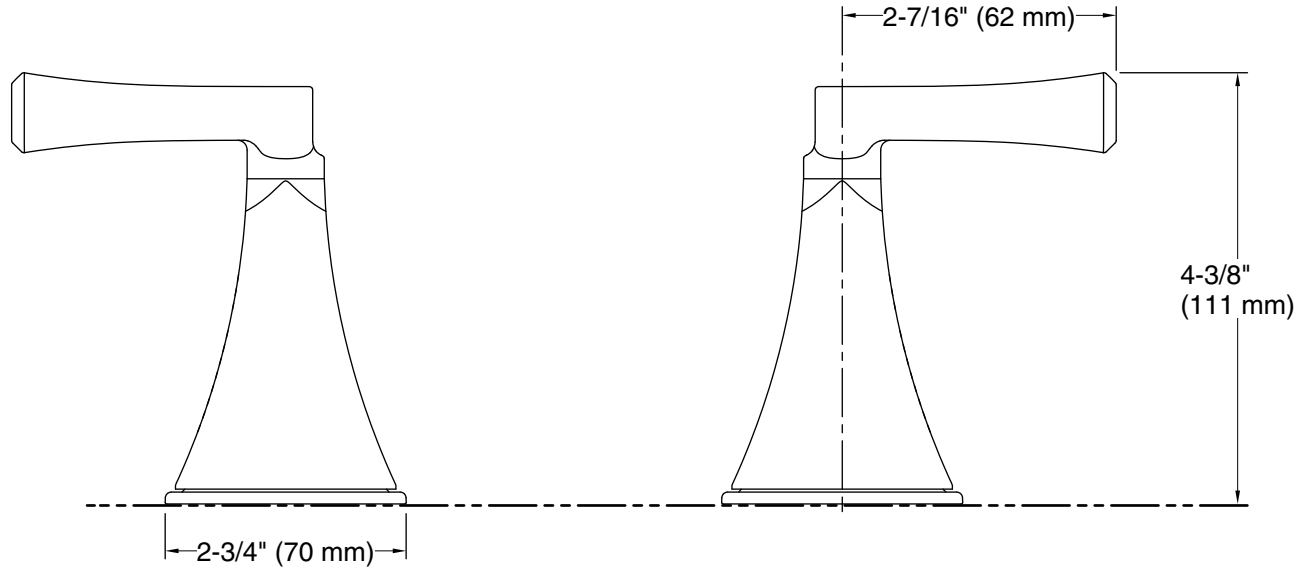

Technical Information

All product dimensions are nominal.

Notes

Install this product according to the installation guide.